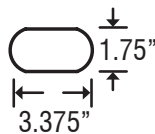

For ordering information, see page back.

Glass dimensions provided are nominal. Allowance must be made for dimensional tolerance in handcrafted glasses.

REVISED 7/08