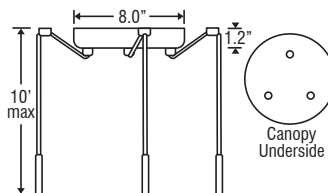

- Allows easy install, without cutting cord
- Also 1JF

1JT: 1 Light Flat

3JV: 3 Light Bar

- Some offset installation possible

3JB: 3 Light Linear

- 2x stemhooks included

3JC: 3 Light Round

- 3x stemhooks included