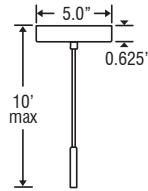

CORD

Standard cord is 10' SVT-type, complete with 5" decorative sleeve at the socketholder. Cord color is Clear for Satin Nickel finish and Bronze for Bronze finish. Cords also available in 15' length. Additional 18" long cord sleeves may be ordered separately.

Glass dimensions provided are nominal. Allowance must be made for dimensional tolerance in handcrafted glasses.

REVISED 11/08

J Series 120V Midi Pendant: Luna

**DAMP
INTERIOR**

CANOPY OPTIONS:

1JC: 1 Light Dome

- Allows easy install, without cutting cord
- Also 1JF

1JT: 1 Light Flat

3JV: 3 Light Bar

- Some offset installation possible

3JB: 3 Light Linear

- 2x stemhooks included

3JC: 3 Light Round

- 3x stemhooks included