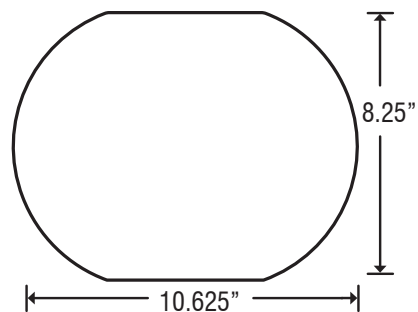

For ordering information, see page back.

Glass dimensions provided are nominal. Allowance must be made for dimensional tolerance in handcrafted glasses.

REVISED 11/08