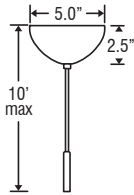

SB-CFL: Self-ballasted 27W GU-24 type. 120V

Consult factory for other configurations. Lamps not included.

DIFFUSER

Shade shall be handcrafted glass of various decors.

Diameter of 10.625" and height of 8.25"

CORD

Standard cord is 10' SVT-type, complete with 5" decorative sleeve at the socketholder. Cord color is Clear for Satin Nickel finish and Bronze for Bronze finish. Cords also available in 15' length. Additional 18" long cord sleeves may be ordered separately.

Glass dimensions provided are nominal. Allowance must be made for dimensional tolerance in handcrafted glasses.

REVISED 11/08

J Series 120V Midi Pendant: Luna

**DAMP
INTERIOR**

CANOPY OPTIONS:

1JC: 1 Light Dome

- Allows easy install, without cutting cord
- Also 1JF

1JT: 1 Light Flat

3JV: 3 Light Bar

- Some offset installation possible

3JB: 3 Light Linear

- 2x stemhooks included

3JC: 3 Light Round

- 3x stemhooks included