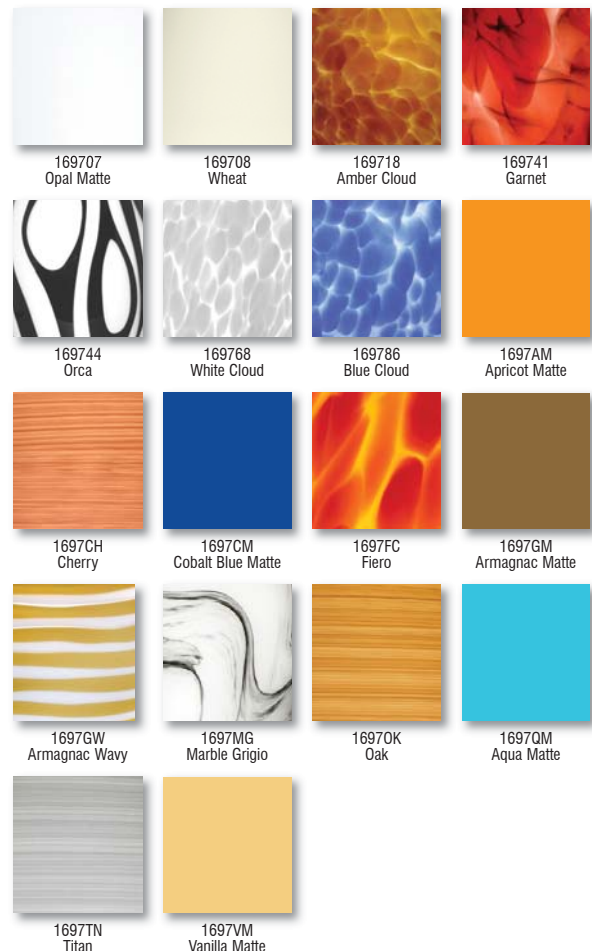

**MOUNTING**

Installs directly to a 4" round or octagonal ceiling box. Suitable for sloped ceilings.

**LABELS**

UL listed. Suitable for Damp Locations (interior use only).

Wheat • Satin Nickel

**For ordering information, see page back.**