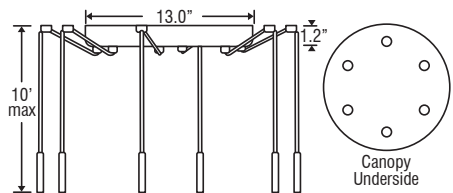

6JC: 6 Light Round

- 6x stemhooks included

ORDERING:

Canopy Style	Opt.	Glass Decor	Metal Finish
1JC 1 Lt Dome	W GU24	169707 Opal Matte	BR Bronze
1JT 1 Lt Flat	max 18W	169708 Wheat	SN Satin Nickel
3JB 3 Lt Linear		169718 Amber Cloud	
3JC 3 Lt Round		169741 Garnet	
3JV 3 Lt Bar		169744 Orca	
6JC 6 Lt Round		169768 White Cloud	
		169786 Blue Cloud	
		1697AM Apricot Matte	
		1697CH Cherry	
		1697CM Cobalt Blue Matte	
		1697FC Fiero	
		1697GM Armagnac Matte	
		1697GW Armagnac Wavy	
		1697MG Marble Grigio	
		1697OK Oak	
		1697QM Aqua Matte	
		1697TN Titan	
		1697VM Vanilla Matte	
1 Lt Dome Std CFL			
1JF 18W TBX			
1JH 26W TBX			

METAL & CORD FINISHES:

Project Information:

Standard lamping is incandescent.

- To order with self-ballasted GU-24 CFL lampholders, add the option code where indicated.
- For 1 Lt. pendant with 4-pin CFL and non-dimming ballast in the dome canopy, order using a CFL canopy style as indicated.