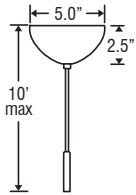

CANOPY OPTIONS:

1JC: 1 Light Dome

- Allows easy install, without cutting cord
- Also 1JF