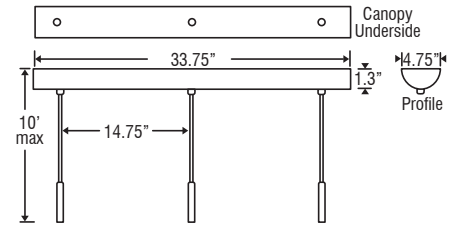

J Series 120V Midi Pendant: Lucia

**DAMP
INTERIOR**

CANOPY OPTIONS:

1JC: 1 Light Dome

- Allows easy install, without cutting cord
- Also 1JF

1JT: 1 Light Flat

3JV: 3 Light Bar

- Some offset installation possible