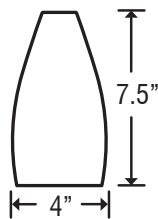

For ordering information, see page back.

Glass dimensions provided are nominal. Allowance must be made for dimensional tolerance in handcrafted glasses.

REVISED 7/08