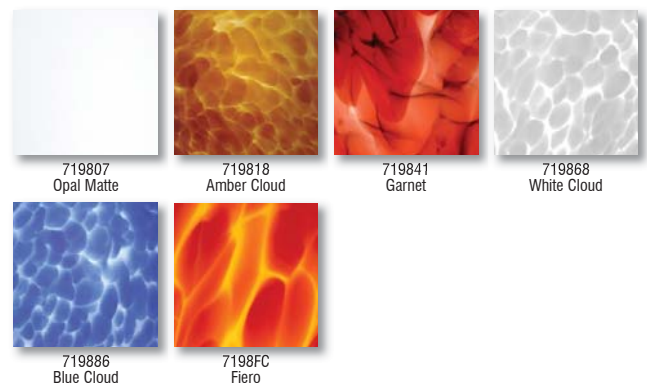

### LABELS

ETL listed. Suitable for Dry Locations (interior use only).

Blue Cloud • Satin Nickel

**For ordering information, see page back.**

Glass dimensions provided are nominal. Allowance must be made for dimensional tolerance in handcrafted glasses.