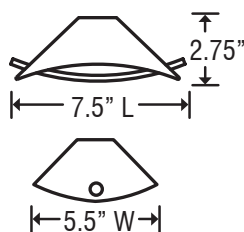

For ordering information, see page back.

Glass dimensions provided are nominal. Allowance must be made for dimensional tolerance in handcrafted glasses.

REVISED 7/08