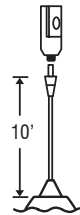

REVISED 7/08

12V Quick-Connect Mini Pendant: Hopi

DRY

ORDERING:

Element Options	Shade	Metal Finish
XP Jack Only	181304 Marble/Clear	BR Bronze
RXP Rail-Ready	181331 Marble/Red	SN Satin Nickel
1XM Dome Monopoint	181334 Marble/Green	
1XP Flat Monopoint	181384 Marble/Blue	
	191352 Marble	
	191383 Mocha	

PENDANT ELEMENT OPTIONS:

XP: Pendant Element

- Pendant Shade and Cord/Socket Set
- 10' Field-adjustable cord provided
- Quick-Connect Jack provided
- Compatible with Besa Monorail System and Canopies

RXP: Element + Rail Adapter