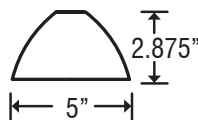

DRY

SPECIFICATIONS:

DESCRIPTION

Low Voltage mini pendant with handcrafted glass.
Includes Quick-Connect jack.

LAMPING

50W Low pressure halogen or xenon GY6.35 12V Bi-Pin lamp (included). Optional lamp shield is also available.

DIFFUSER

Shade shall be handcrafted glass of various decors.
Diameter of 5.0" and height of 2.875"

CORD

Satin Nickel has 10' braided cord with a clear teflon jacket.
Bronze has 10' braided cord with a bronze teflon jacket.

METAL FINISH

Shade fitter is finished in either Bronze or Satin Nickel.

ELEMENT OPTIONS

Refer to back page. Available as Quick-Connect element only,
or with rail adapter, or with 1 light Quick-Connect canopy.

MOUNTING

Canopies mount directly to 4" round or octagonal ceiling box.
Suitable for sloped ceilings.

QUICK-CONNECT JACK

Quick-connect jack is compatible with Besa Monorail system,
Quick-Connect Canopies (order separately).

LABELS

ETL listed. Suitable for Dry Locations (interior use only).

Dicro Ribbed • Satin Nickel