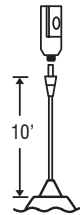

WIREFORM ACCESSORIES:

Decorative wire accent.
Style A (straight), order:
C4930A-BR (bronze)
C4930A-SL (silver)
Style B (curved), order:
C4930B-BR (bronze)
C4930B-SL (silver)

METAL & CORD FINISHES:

Project Information:

PENDANT ELEMENT OPTIONS:

XP: Pendant Element

- Pendant Shade and Cord/Socket Set
- 10' Field-adjustable cord provided
- Quick-Connect Jack provided
- Compatible with Besa Monorail System and Canopies

RXP: Element + Rail Adapter