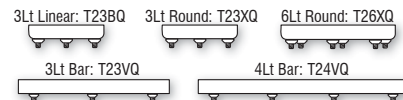

MORE MOUNTING OPTIONS:

- Multilight Quick-Connect Canopies, order separately

- 300W Monorail system, order separately