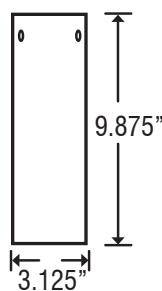

For ordering information, see page back.

Glass dimensions provided are nominal. Allowance must be made for dimensional tolerance in handcrafted glasses.

REVISED 7/08