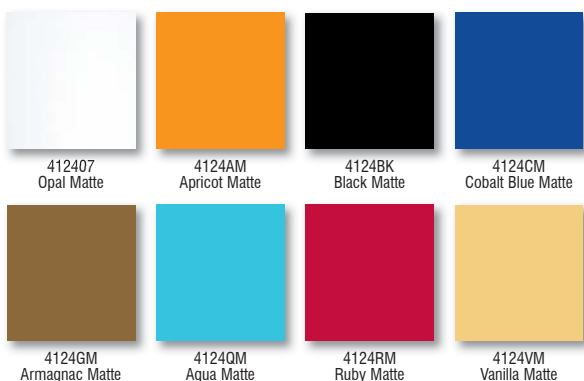

For ordering information, see page back.

Glass dimensions provided are nominal. Allowance must be made for dimensional tolerance in handcrafted glasses.

REVISED 11/08