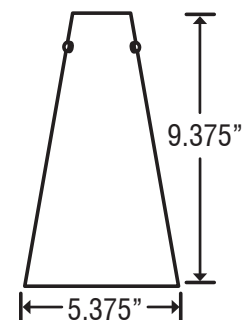

**SB-CFL:** Self-ballasted 27W GU-24 type. 120V

Consult factory for other configurations. Lamps not included.

**DIFFUSER**

Shade shall be handcrafted glass of various decors.

Diameter of 5.375" and height of 9.375"

**CORD**

Standard cord is 10' SVT-type, complete with 5" decorative sleeve at the socketholder. Cord color is Clear for Satin Nickel finish and Bronze for Bronze finish. Cords also available in 15' length. Additional 18" long cord sleeves may be ordered separately.

**For ordering information, see page back.**

Glass dimensions provided are nominal. Allowance must be made for dimensional tolerance in handcrafted glasses.

**REVISED 11/08**