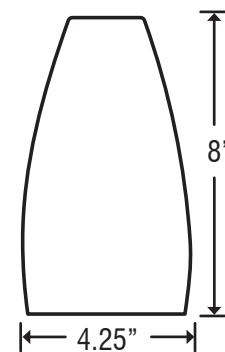

GLASS DECORS:

For ordering information, see page back.

Glass dimensions provided are nominal. Allowance must be made for dimensional tolerance in handcrafted glasses.

REVISED 10/07