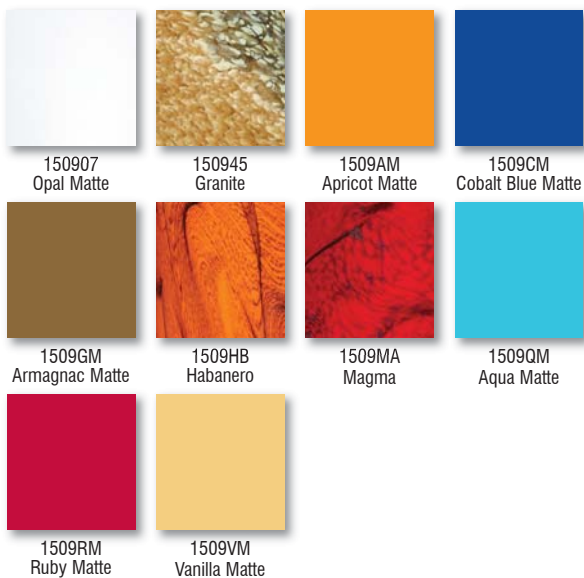

METAL FINISH

Canopy, Shade Fitter and Sleeve shall be finished in either Bronze or Satin Nickel.

CANOPY OPTIONS

Refer to back page for options. Available on 1, 3 or 6 light fixed-connect canopies.

MOUNTING

Installs directly to a 4" round or octagonal ceiling box. Suitable for sloped ceilings.

LABELS

UL listed. Suitable for Damp Locations (interior use only).

Vanilla Matte • Satin Nickel

GLASS DECORS:

For ordering information, see page back.