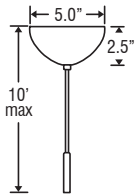

CORD

Standard cord is 10' 3-wire 18GA SVT, complete with 5" decorative sleeve at the socketholder. Cord color is clear for Satin Nickel finish and bronze for Bronze finish. Cords also available in 15' length. Additional 18" long cord sleeves may be ordered separately.

Glass dimensions provided are nominal. Allowance must be made for dimensional tolerance in handcrafted glasses.

REVISED 10/07

B & Q Series 120V Mini Pendant: Chrissy

DAMP

CANOPY OPTIONS:

1BC or 1QC: 1 Light Dome

- Allows easy install, without cutting cord

1BT or 1QT: 1 Light Flat

3BV or 3QV: 3 Light Bar

- Some offset installation possible

3BB or 3QB: 3 Light Linear

- 2x stemhooks included

3BC or 3QC: 3 Light Round

- 3x stemhooks included