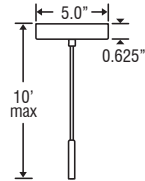

Glass dimensions provided are nominal. Allowance must be made for dimensional tolerance in handcrafted glasses.

REVISED 10/07

B & Q Series 120V Mini Pendant: Chrissy

DAMP

CANOPY OPTIONS:

1BC or 1QC: 1 Light Dome

- Allows easy install, without cutting cord

1BT or 1QT: 1 Light Flat

3BV or 3QV: 3 Light Bar

- Some offset installation possible

3BB or 3QB: 3 Light Linear

- 2x stemhooks included

3BC or 3QC: 3 Light Round

- 3x stemhooks included