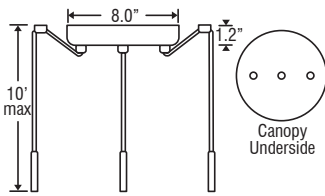

Glass dimensions provided are nominal. Allowance must be made for dimensional tolerance in handcrafted glasses.

REVISED 10/07

B & Q Series 120V Mini Pendant: Chrissy

DAMP

CANOPY OPTIONS:

1BC or 1QC: 1 Light Dome

- Allows easy install, without cutting cord

1BT or 1QT: 1 Light Flat

3BV or 3QV: 3 Light Bar

- Some offset installation possible

3BB or 3QB: 3 Light Linear

- 2x stemhooks included

3BC or 3QC: 3 Light Round

- 3x stemhooks included