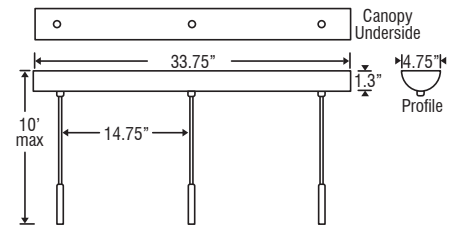

Glass dimensions provided are nominal. Allowance must be made for dimensional tolerance in handcrafted glasses.

REVISED 10/07

B & Q Series 120V Mini Pendant: Chrissy

DAMP

CANOPY OPTIONS:

1BC or 1QC: 1 Light Dome

- Allows easy install, without cutting cord

1BT or 1QT: 1 Light Flat

3BV or 3QV: 3 Light Bar

- Some offset installation possible

3BB or 3QB: 3 Light Linear

- 2x stemhooks included

3BC or 3QC: 3 Light Round

- 3x stemhooks included