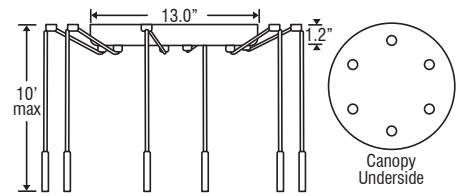

6BC or 6QC: 6 Light Round

- 6x stemhooks included

ORDERING:

Canopy Style	Glass Decor	Metal Finish
1BC 1 Lt Dome (Incand)	150907 Opal Matte	BR Bronze
1BT 1 Lt Flat (" ")	150945 Granite	SN Satin Nickel
3BB 3 Lt Linear (" ")	1509AM Apricot Matte	
3BC 3 Lt Round (" ")	1509CM Cobalt Blue Matte	
3BV 3 Lt Bar (" ")	1509GM Armagnac Matte	
6BC 6 Lt Round (" ")	1509HB Habanero	
1QC 1 Lt Dome (Halogen)	1509MA Magma	
1QT 1 Lt Flat (" ")	1509QM Aqua Matte	
3QB 3 Lt Linear (" ")	1509RM Ruby Matte	
3QC 3 Lt Round (" ")	1509VM Vanilla Matte	
3QV 3 Lt Bar (" ")		
6QC 6 Lt Round (" ")		

METAL & CORD FINISHES:

Project Information: