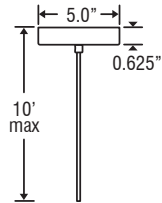

1XT: 1 Light Flat

- Fixed-Connect
- 1x electronic transformer included