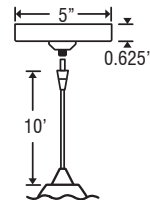

1XP: 1 Light Flat

- Quick-Connect
- 1x electronic transformer included
- Transformer fits partially in ceiling box
- Quick-Connect adapter integral