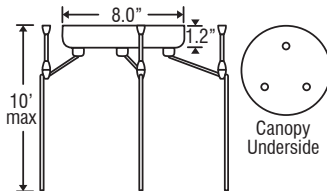

3XC: 3 Light Round

- Fixed-Connect
- 3x electronic transformers included
- 3x Skyhook suspension hooks included