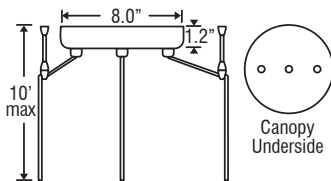

3XB: 3 Light Linear

- Fixed-Connect
- 3x electronic transformers included
- 2x Skyhook suspension hooks included