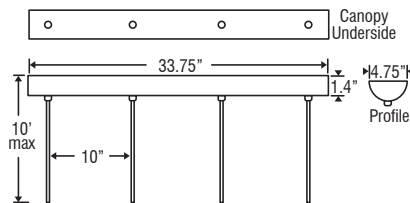

4XV: 4 Light Bar

- Fixed-Connect
- 4x electronic transformers included
- Some offset installation possible

ORDERING:

Canopy Style	Glass Decor	Metal Finish
1XC 1 Lt Dome (Fixed)	513107 Opal Matte	BR Bronze
1XP 1 Lt Flat (Quick)	513154 Zebra	SN Satin Nickel
1XT 1 Lt Flat (Fixed)	5131DN Dune	
3XB 3 Lt Linear (Fixed)	5131VM Vanilla Matte	
3XC 3 Lt Round (Fixed)	5131VY White Ivy	
3XV 3 Lt Bar (Fixed)		
4XV 4 Lt Bar (Fixed)		
6XC 6 Lt Round (Fixed)		
XP Quick-Connect Pendant Element		

Project Information: