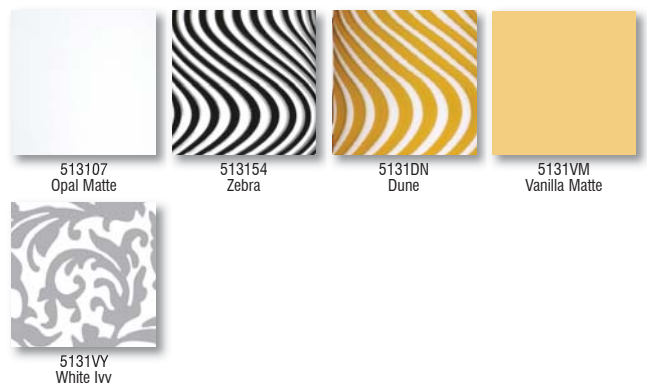

LABELS

ETL listed. Suitable for Dry Locations (interior use only).
(XP and 1XP are UL listed. Suitable for Dry Locations).

White Ivy • Satin Nickel

METAL & CORD FINISHES:

For ordering information, see page back.