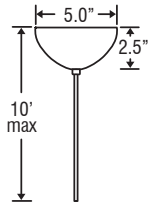

Glass dimensions provided are nominal. Allowance must be made for dimensional tolerance in handcrafted glasses.

REVISED 7/08

X Series 12V Mini Pendant: Canto

DRY

CANOPY OPTIONS:

1XC: 1 Light Dome

- Fixed-Connect
- 1x electronic transformer included
- Easy install without cutting cord