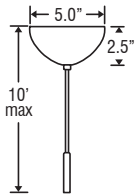

CANOPY OPTIONS:

1BC or 1QC: 1 Light Dome

- Allows easy install, without cutting cord