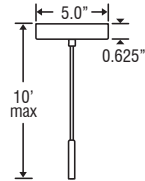

1BT or 1QT: 1 Light Flat