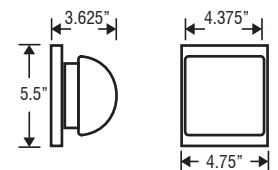

SPECIFICATIONS:

DESCRIPTION

1-5 light ADA compliant bathbars featuring handcrafted glass.

MOUNTING

Installs directly to a 4" octagonal outlet box, with up to 1" offset. Install in either horizontal or vertical position.

LAMPING

Standard is 50W G9 120V clear halogen lamps, supplied.

CONSTRUCTION

Rectangular canopy (4.75" x 5.5" H) is plated stamped steel. The lampholders are stamped steel, on 0.5" square steel tubing, with plated finish.

DIFFUSER

Glass diffusers available in various decors. Glass size of 4.25" x 4.25" H, spaced 7.875" on center.

LABELS

UL listed. Suitable for Damp Locations (interior use only).

1WS-787399-CR

ORDERING:

Fixture	Glass Decor	Metal Finish
1WS 1 Light	787307 Opal	BR Bronze
2WS 2 Light	787319 Carrera	CR Chrome
3WS 3 Light	787399 Opal-Frost	SN Satin Nickel
4WS 4 Light		
5WS 5 Light		

Project Information:

METAL FINISHES:

Glass dimensions provided are nominal. Allowance must be made for dimensional tolerance in handcrafted glasses.

REVISED 10/08