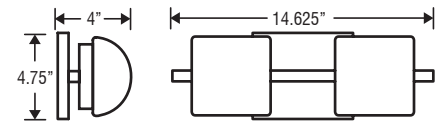

SPECIFICATIONS:

DESCRIPTION

1-5 light ADA compliant bathbars featuring handcrafted glass.

MOUNTING

Installs directly to a 4" octagonal outlet box, with up to 1" offset. Install in either horizontal or vertical position.

LAMPING

Standard is 50W G9 120V clear halogen lamps, supplied.

CONSTRUCTION

Rectangular canopy (4.75" x 5.5" H) is plated stamped steel. The lampholders are stamped steel, on 0.5" square steel tubing, with plated finish.

DIFFUSER

Glass diffusers available in various decors. Glass size of 4.25" x 4.25" H, spaced 7.875" on center.

LABELS

UL listed. Suitable for Damp Locations (interior use only).

1WS-787399-CR

ORDERING:

Fixture	Glass Decor	Metal Finish
1WS 1 Light	787307 Opal	BR Bronze
2WS 2 Light	787319 Carrera	CR Chrome
3WS 3 Light	787399 Opal-Frost	SN Satin Nickel
4WS 4 Light		
5WS 5 Light		