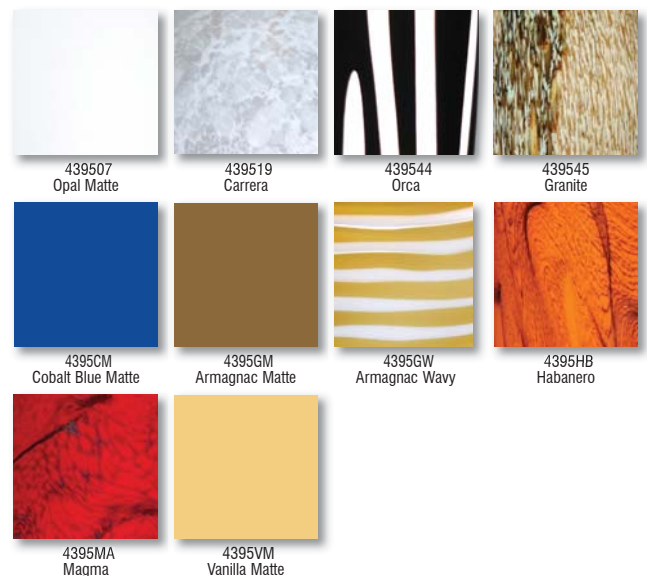

For ordering information, see page back.

Glass dimensions provided are nominal. Allowance must be made for dimensional tolerance in handcrafted glasses.

REVISED 7/08