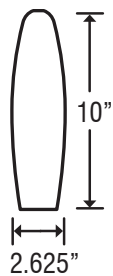

DRY

SPECIFICATIONS:

DESCRIPTION

Low Voltage mini pendant with handcrafted glass.
Includes Quick-Connect jack.

LAMPING

35W Low pressure halogen or xenon
GY6.35 12V Bi-Pin lamp (included).

DIFFUSER

Shade shall be handcrafted glass of various decors.
Diameter of 2.625" and height of 10.0"

CORD

Satin Nickel has 10' braided cord with a clear teflon jacket.
Bronze has 10' braided cord with a bronze teflon jacket.

METAL FINISH

Shade fitter is finished in either Bronze or Satin Nickel.

ELEMENT OPTIONS

QUICK-CONNECT JACK

Quick-connect jack is compatible with Besa Monorail system,
Quick-Connect Canopies (order separately).

LABELS

ETL listed. Suitable for Dry Locations (interior use only).

Granite • Satin Nickel

For ordering information, see page back.

Glass dimensions provided are nominal. Allowance must be made for dimensional tolerance in handcrafted glasses.

REVISED 7/08

12V Quick-Connect Mini Pendant: Zumi

DRY