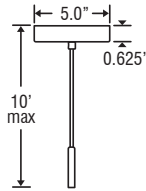

1JT: 1 Light Flat