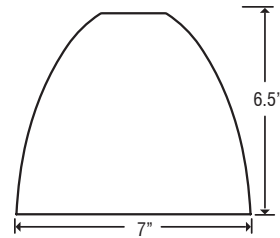

**SB-CFL:** Self-ballasted 18W GU-24 type. 120V

Consult factory for other configurations. Lamps not included.

**DIFFUSER**

Shade shall be handcrafted glass of various decors. Diameter of 7.0" and height of 6.5"