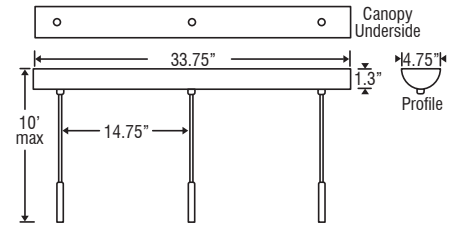

J Series 120V Midi Pendant: Vila

**DAMP
INTERIOR**

CANOPY OPTIONS:

1JC: 1 Light Dome

- Allows easy install, without cutting cord
- Also 1JF

1JT: 1 Light Flat

3JV: 3 Light Bar

- Some offset installation possible