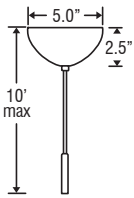

For ordering information, see page back.

Glass dimensions provided are nominal. Allowance must be made for dimensional tolerance in handcrafted glasses.

REVISED 12/08

B Series / Q Series 120V Mini Pendant: TuTu

DAMP INTERIOR

CANOPY OPTIONS:

1BC or 1QC: 1 Light Dome

- Allows easy install, without cutting cord

1BT or 1QT: 1 Light Flat

3BV or 3QV: 3 Light Bar

- Some offset installation possible

3BB or 3QB: 3 Light Linear