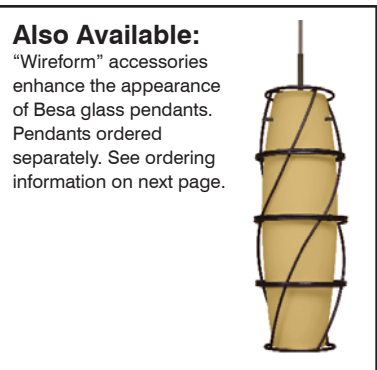

Also Available:
"Wireform" accessories enhance the appearance of Besa glass pendants. Pendants ordered separately. See ordering information on next page.

For ordering information, see page back.

Glass dimensions provided are nominal. Allowance must be made for dimensional tolerance in handcrafted glasses.

REVISED 12/08