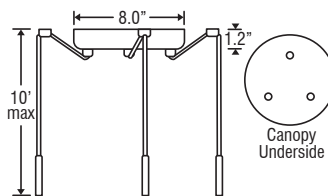

DAMP INTERIOR

CANOPY OPTIONS:

1BC or 1QC: 1 Light Dome

- Allows easy install, without cutting cord

1BT or 1QT: 1 Light Flat

3BV or 3QV: 3 Light Bar

- Some offset installation possible

3BB or 3QB: 3 Light Linear

- 2x stemhooks included

3BC or 3QC: 3 Light Round

- 3x stemhooks included

6BC or 6QC: 6 Light Round

- 6x stemhooks included

WIREFORM ACCESSORIES:

Item Number	Style
C4121A-BR	A (straight) Bronze
C4121A-SL	A (straight) Silver
C4121B-BR	B (curved) Bronze
C4121B-SL	B (curved) Silver