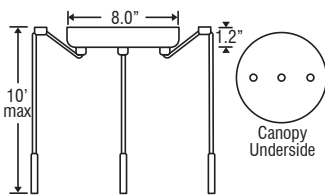

DAMP INTERIOR

CANOPY OPTIONS:

1BC or 1QC: 1 Light Dome

- Allows easy install, without cutting cord

1BT or 1QT: 1 Light Flat

3BV or 3QV: 3 Light Bar

- Some offset installation possible

3BB or 3QB: 3 Light Linear

- 2x stemhooks included

3BC or 3QC: 3 Light Round

- 3x stemhooks included

6BC or 6QC: 6 Light Round

- 6x stemhooks included

WIREFORM ACCESSORIES:

Item Number	Style
C4121A-BR	A (straight) Bronze
C4121A-SL	A (straight) Silver
C4121B-BR	B (curved) Bronze
C4121B-SL	B (curved) Silver