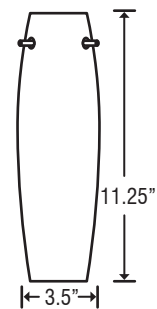

For ordering information, see page back.

Glass dimensions provided are nominal. Allowance must be made for dimensional tolerance in handcrafted glasses.

REVISED 12/08