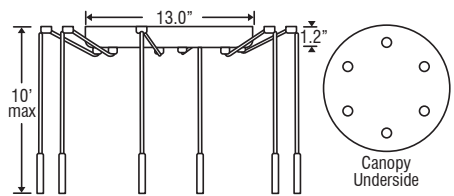

DAMP INTERIOR

CANOPY OPTIONS:

1BC or 1QC: 1 Light Dome

- Allows easy install, without cutting cord

1BT or 1QT: 1 Light Flat

3BV or 3QV: 3 Light Bar

- Some offset installation possible

3BB or 3QB: 3 Light Linear

- 2x stemhooks included

3BC or 3QC: 3 Light Round

- 3x stemhooks included

6BC or 6QC: 6 Light Round

- 6x stemhooks included

WIREFORM ACCESSORIES:

Item Number	Style
C4121A-BR	A (straight) Bronze
C4121A-SL	A (straight) Silver
C4121B-BR	B (curved) Bronze
C4121B-SL	B (curved) Silver