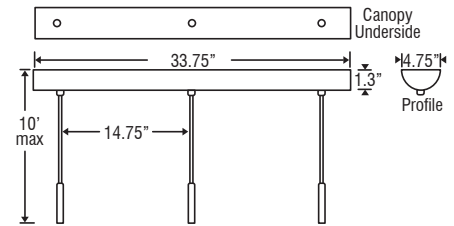

DAMP INTERIOR

CANOPY OPTIONS:

1BC or 1QC: 1 Light Dome

- Allows easy install, without cutting cord

1BT or 1QT: 1 Light Flat

3BV or 3QV: 3 Light Bar

- Some offset installation possible

3BB or 3QB: 3 Light Linear

- 2x stemhooks included

3BC or 3QC: 3 Light Round

- 3x stemhooks included

6BC or 6QC: 6 Light Round

- 6x stemhooks included

WIREFORM ACCESSORIES:

Item Number	Style
C4121A-BR	A (straight) Bronze
C4121A-SL	A (straight) Silver
C4121B-BR	B (curved) Bronze
C4121B-SL	B (curved) Silver