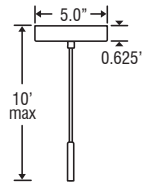

DAMP INTERIOR

CANOPY OPTIONS:

1BC or 1QC: 1 Light Dome

- Allows easy install, without cutting cord

1BT or 1QT: 1 Light Flat

3BV or 3QV: 3 Light Bar

- Some offset installation possible

3BB or 3QB: 3 Light Linear

- 2x stemhooks included

3BC or 3QC: 3 Light Round

- 3x stemhooks included

6BC or 6QC: 6 Light Round

- 6x stemhooks included

WIREFORM ACCESSORIES:

Item Number	Style
C4121A-BR	A (straight) Bronze
C4121A-SL	A (straight) Silver
C4121B-BR	B (curved) Bronze
C4121B-SL	B (curved) Silver