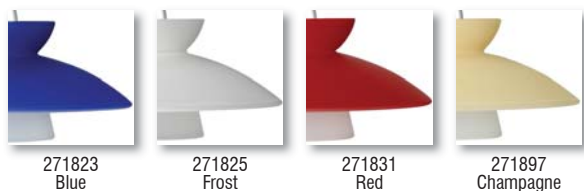

**LABELS**

ETL listed. Suitable for Dry Locations (interior use only).  
(XP and 1XP are UL listed. Suitable for Dry Locations).

Red • Satin Nickel

**GLASS DECORS:**

**METAL & CORD FINISHES:**

**For ordering information, see page back.**