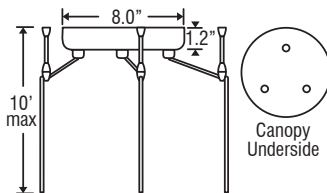

3XC: 3 Light Round

- Fixed-Connect
- 3x electronic transformers included
- 3x Skyhook suspension hooks included