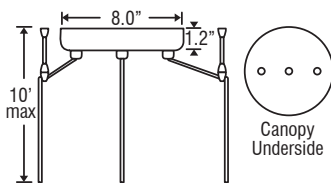

3XB: 3 Light Linear

- Fixed-Connect
- 3x electronic transformers included
- 2x Skyhook suspension hooks included