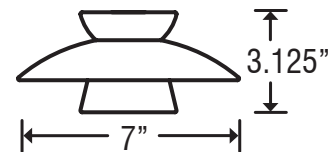

SPECIFICATIONS:

DESCRIPTION

Low Voltage mini pendant with handcrafted glass.
Employs electronic low-voltage transformers.

LAMPING

50W Low pressure halogen or xenon GY6.35 12V Bi-Pin lamp (included). Optional lamp shield is also available.

DIMMABLE

An electronic low voltage (ELV) dimmer is recommended (high quality incandescent dimmer may be used as an alternative).

DIFFUSER

Shade shall be handcrafted glass of various decors.
Diameter of 7.0" and height of 3.125"

CORD

Satin Nickel has 10' clear braided cord with a teflon jacket.
Bronze has 10' bronze braided cord with a teflon jacket.
Cords also available in 15' length.

METAL FINISH

Canopy and Shade Fitters shall be finished in either Bronze or Satin Nickel.

CANOPY OPTIONS

Refer to back page for options. Available on 1, 3, 4 or 6 light Fixed-Connect canopies, 1 light Quick-Connect canopy or as Quick-Connect element with no canopy.

MOUNTING

Canopies mount directly to 4" round or octagonal ceiling box.
Suitable for sloped ceilings.

LABELS

ETL listed. Suitable for Dry Locations (interior use only).
(XP and 1XP are UL listed. Suitable for Dry Locations).

GLASS DECORS:

METAL & CORD FINISHES:

For ordering information, see page back.

Glass dimensions provided are nominal. Allowance must be made for dimensional tolerance in handcrafted glasses.

REVISED 10/07