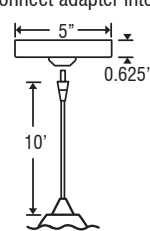

1XP: 1 Light Flat

- Quick-Connect
- 1x electronic transformer included
- Transformer fits partially in ceiling box
- Quick-Connect adapter integral