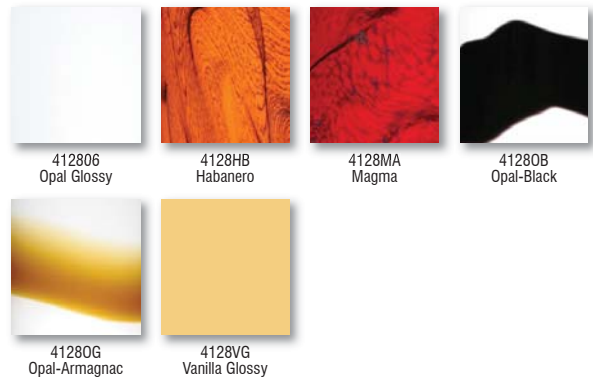

Canopy and glass retainer hardware shall be finished in either Bronze or Satin Nickel.

CORD

Standard cord is 10' 3-wire 18GA type. Cord color is clear for Satin Nickel finish and bronze for Bronze finish.

LABELS

UL listed. Suitable for Damp Locations (interior use only)

Canopy Style	Shade	Metal Finish
1KX 1 Lt (Incandescent)	412806 Opal Glossy	BR Bronze
1KF 1 Lt (18W CFL)	4128HB Habanero	SN Satin Nickel
1KH 1 Lt (26W CFL)	4128MA Magma	
	41280B Opal-Black	
	41280G Opal-Armagnac	
	4128VG Vanilla Glossy	