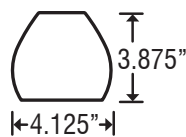

For ordering information, see page back.

Glass dimensions provided are nominal. Allowance must be made for dimensional tolerance in handcrafted glasses.

REVISED 7/08