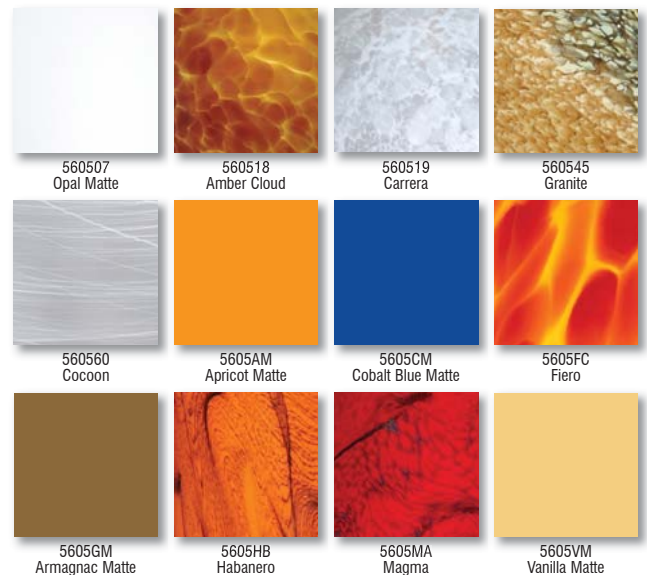

### LABELS

ETL listed. Suitable for Dry Locations (interior use only).

Vanilla Matte • Satin Nickel

**For ordering information, see page back.**

Glass dimensions provided are nominal. Allowance must be made for dimensional tolerance in handcrafted glasses.

## ORDERING:

Element Options	Shade	Metal Finish
<b>XP</b> Jack Only	<b>560507</b> Opal Matte	<b>BR</b> Bronze
<b>RXP</b> Rail-Ready	<b>560518</b> Amber Cloud	<b>SN</b> Satin Nickel
<b>1XM</b> Dome Monopoint	<b>560519</b> Carrera	
<b>1XP</b> Flat Monopoint	<b>560545</b> Granite	
	<b>560560</b> Cocoon	
	<b>5605AM</b> Apricot Matte	
	<b>5605CM</b> Cobalt Blue Matte	
	<b>5605FC</b> Fiero	
	<b>5605GM</b> Armagnac Matte	
	<b>5605HB</b> Habanero	
	<b>5605MA</b> Magma	
	<b>5605VM</b> Vanilla Matte	