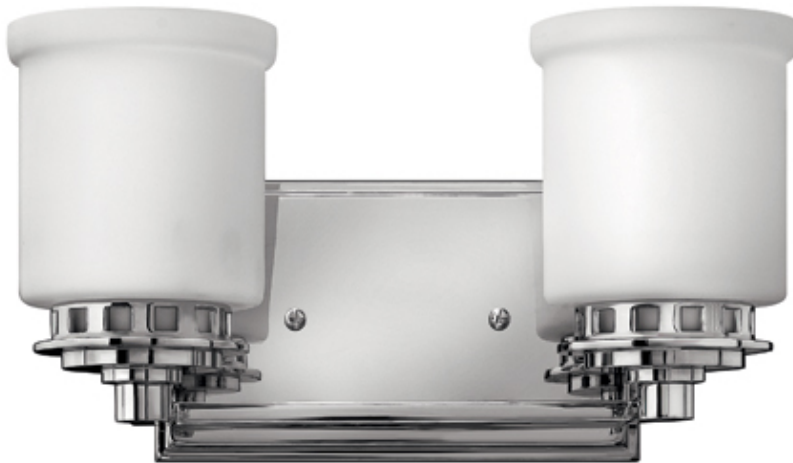

5192CM

Ashley

Width: 12.75"

Height: 7.25"

Weight: 6 lbs.

Material: Metal

Glass: Etched Opal Glass

Bulb: Two 100w Medium Base

Voltage: 120v

TTO: 4.75"

Extension: 6.25"

Back Plate Height: 5"

Back Plate Width: 8.5"

Certification: C-US Damp Rated

UPC: 640665519204

Notes