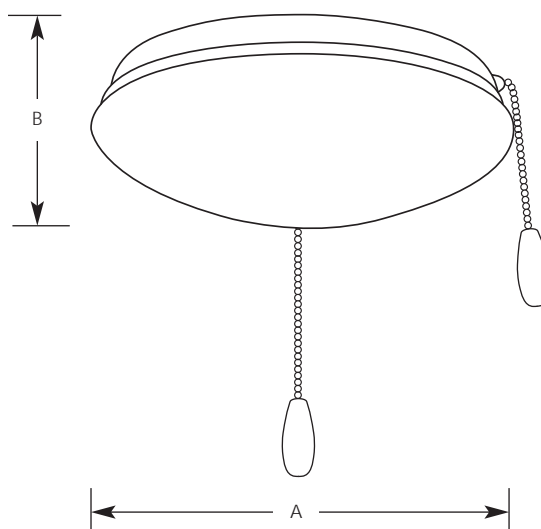

Type \_\_\_\_\_  
 -20 -30 -33  
 P2611

Catalog No.	Finish			Dimensions (Inches)	
	Antique Bronze	White	Cobble- stone	A	B
P2611	-20	-30	-33	10-1/2	3-13/16

**Specifications:**

General

- Shallow opal glass closure  
- 10-9/16" dia. x 3-1/4" ht.
- Pull chain on White (-30) finish is chrome with a white fob, and on Antique Bronze (-20) and Cobblestone (-33) is antique brass with a black fob.
- Utilizes (2) 40-watt candelabra based lamps

Mounting

- Universal - use with any indoor or outdoor fan with a 1/8" IPS light kit adapter

Electrical

- Candelabra phenolic sockets
- Quick connect wiring to fan
- Prewired

Labeling

- UL listed for wet locations.