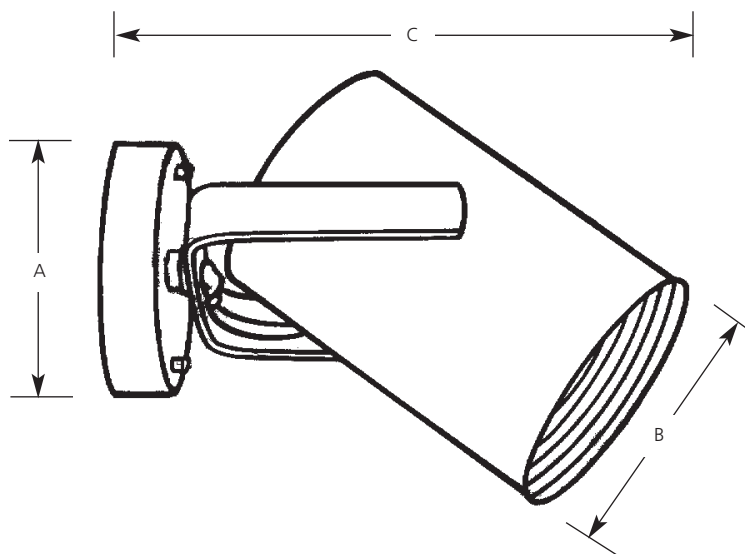

Type \_\_\_\_\_  
 -30  
 P6398

Catalog No.	Finish	Lamping	Dimensions (Inches)		
	White		A	B	C
P6398	-30	1 (m) 75BR30	5	8-1/2	12

**Specifications:**

General

- Adjustable cylinder with black baffle
- Full yoke attachment of cylinder
- 180 degree swing and 358 degree rotation of cylinder
- Steel construction

Mounting

- Wall or ceiling mount
- Covers outlet box
- Wall plate is 4-1/2" diameter
- Mounting strap included to mount to outlet box

Electrical

- Medium based porcelain socket
- Pre-wired

Labeling

- UL-CUL listed