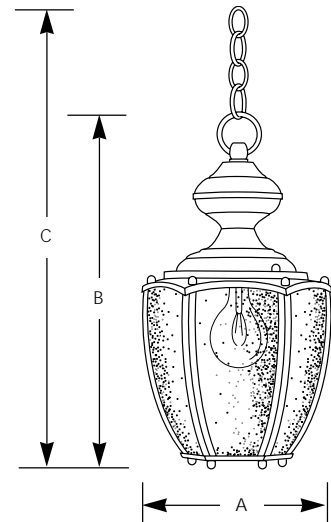

Type \_\_\_\_\_  
-19  
P5565

Catalog No.	Finish Roman Bronze	Lamping	Dimensions (Inches)		
			A	B	C
P5565	-19	1-100w A19	7	13	36

**Specifications:**

General

- Roman Bronze finish
- Clear seeded curved glass
- Convertible chain or ceiling mount
- All-brass construction

- Ceiling mount
- Covers outlet box and comes with mounting strap
- Canopy 5" dia.

Mounting

- Chain hung
- 23" brass chain finished to match fixture
- 10 feet of wire supplied
- Matching canopy with mounting strap for outlet box
- Covers standard outlet box

Electrical

- Medium based sockets
- Porcelain with nickel-plated brass screw shell

Labeling

- UL-CUL damp location listed