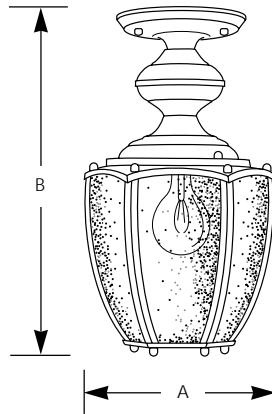

Type \_\_\_\_\_  
-19  
P5565

Catalog No.	Finish Roman Bronze	Lamping	Dimensions (Inches)		
			A	B	C
P5565	-19	1-100w A19	7	13	36

**Specifications:**

General

- Roman Bronze finish
- Clear seeded curved glass
- Convertible chain or ceiling mount
- All-brass construction

- Ceiling mount
- Covers outlet box and comes with mounting strap
- Canopy 5" dia.

Mounting

- Chain hung
- 23" brass chain finished to match fixture
- 10 feet of wire supplied
- Matching canopy with mounting strap for outlet box
- Covers standard outlet box

Electrical

- Medium based sockets
- Porcelain with nickel-plated brass screw shell

Labeling

- UL-CUL damp location listed