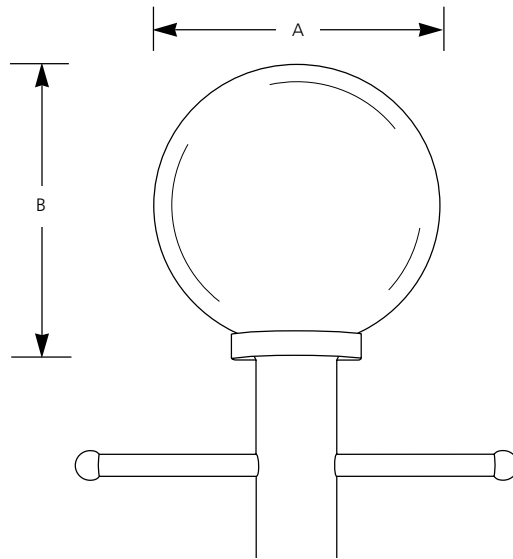

Type \_\_\_\_\_  
 -60  
 P5478

Catalog No.	Finish Black	Lamping 1-100w A19	Dimensions (Inches)	
			A	B
P5478	-60	1-100w A19	10	10-1/4

**Specifications:**

General

- Shatter resistant acrylic 10" globe
- Black polycarbonate fitter
- Lamp replacement - Twist removal of the globe
- Matching wall unit available

Mounting

- Post top – fitter for 3" post

Electrical

- Medium base phenolic socket

Labeling

- UL-CUL wet location listed