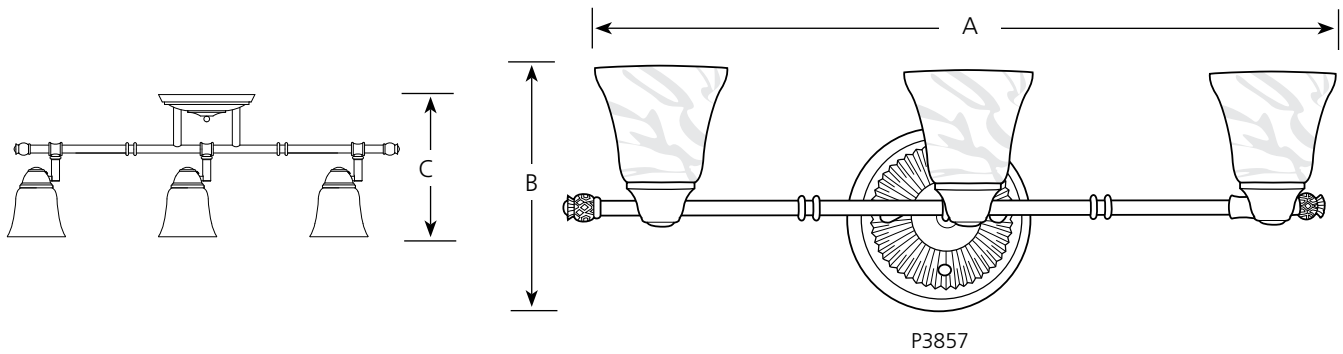

Type _____
-86WB

- P3857
- P3858
- P3859

Finish

Dimensions (Inches)

Catalog No.	Burnished Chestnut	Lamping	A	B	C
P3857	-86WB	3 MR16 50w (Incl)	24	9	7
P3858	-86WB	4 MR16 50w(Incl)	33-1/2	9	7
P3859	-86WB	6 MR16 50w (Incl)	48	9	7

Specifications:

General

- Antique alabaster glass shades, 3-5/8" dia. x 3" T, 1-1/8" dia. center hole
- Rail design
- Adjustable heads
- 120v 50w MR16 lamps included
- Plated finishes
- Steel construction

Mounting

- Ceiling or wall mounted
- Canopy dimensions: 6" dia. x 1-3/8" T
- Canopy covers a 4" recessed octagonal outlet box

Electrical

- GU10 based socket
- Pre-wired

Labeling

- UL-CUL damp location listed