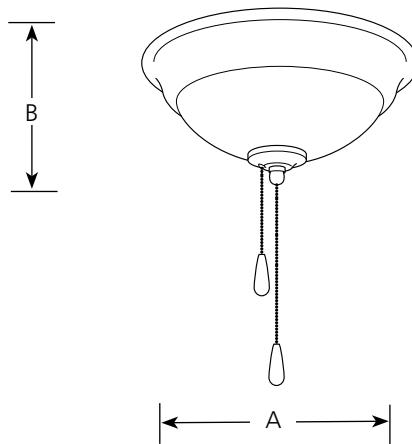

### Torino Light Kit

Ceiling Fans

Type \_\_\_\_\_

-77

P2645

Catalog No.	Finish
P2645	Forged Bronze -77

Dimensions (Inches)

A	B
12"	5-3/4"

##### General

- Tea stained glass shade  
- 12" dia. x 5-3/4" ht., 1-9/16" dia. center hole
- Pull chain is antique brass with a medium oak fob.
- Utilizes two 60w candelabra based lamps
- Hand painted finish
- Steel construction