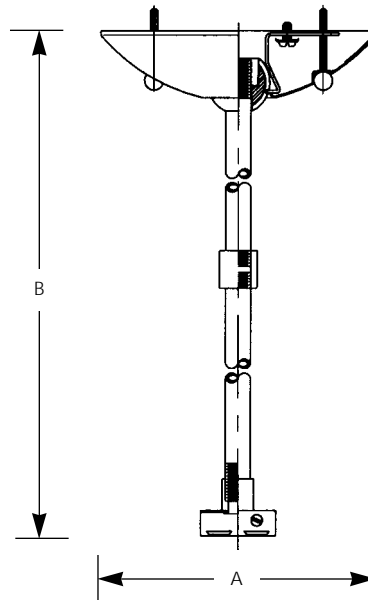

Type _____

-28 -31
P8715

Catalog No.	Finish		Dimensions (Inches)	
	White	Black	A	B
P8715	-28	-31	5-1/2	19-1/4

Specifications:

General

- Steel construction
- Die-cast aluminum swivel ball
- Includes (1) 12" stem and (1) 6" stem
- For flat ceilings or sloped ceilings up to 45 degrees
- Stem assembly is horizontally adjustable up to 358°
- Must be used with at least one P8718 for supplying power and support
- Will support up to 48 pounds when used with (1) P8718

Mounting

- Mounts directly to sheetrock or T-bar ceilings

Labeling

- For use with Progress Lighting track systems only

Options

- Specify after Catalog No.:
White (-28)
Black (-31)