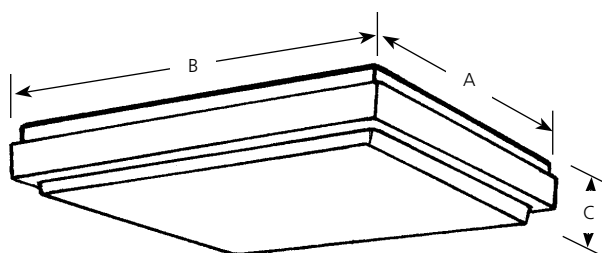

Linear Fluorescent

White Finish
Electronic Ballasts

Modular Fluorescent

Type _____
-30EB

- P7262
- P7263
- P7264

Catalog No.	Finish White	Lamping	Dimensions (Inches)		
			A	B	C
P7262	-30EB	2-FB32T8	24-1/2	24-1/2	4-1/2
P7263	-30EB	2-F32T8	12-1/2	49	4-1/2
P7264	-30EB	4-F32T8	16	49	4-1/2

Specifications:

General

- Frame is White (-30) vinyl on steel
- White acrylic drop dish diffuser
- Lift and shift removal of frame and diffuser for relamping and servicing
- Regressed reveal gives floating effect
- White steel chassis
- Sockets metal backed
- Easily removable cover for ballast access
- Utilizes T8 lamps for electronic ballasts