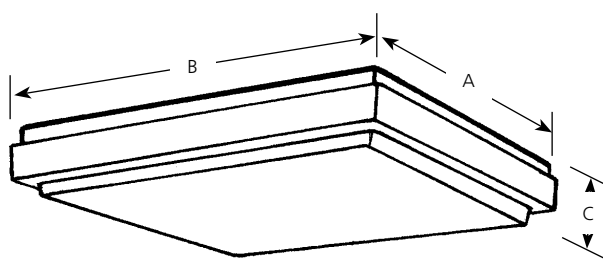

Specifications:

General

- Frame is White (-30) vinyl on steel
- White acrylic drop dish diffuser
- Lift and shift removal of frame and diffuser for relamping and servicing
- Regressed reveal gives floating effect
- White steel chassis
- Sockets metal backed
- Easily removable cover for ballast access
- Utilizes T8 lamps for electronic ballasts

P7263

P7264

Catalog No.	Finish	Lamping	Dimensions (Inches)		
	White		A	B	C
P7262	-30ES	2-FB34/6	24-1/2	24-1/2	4-1/2
P7263	-30ES	2-F34T12	12-1/2	49	4-1/2
P7264	-30ES	4-F34T12	16	49	4-1/2

Specifications:

General