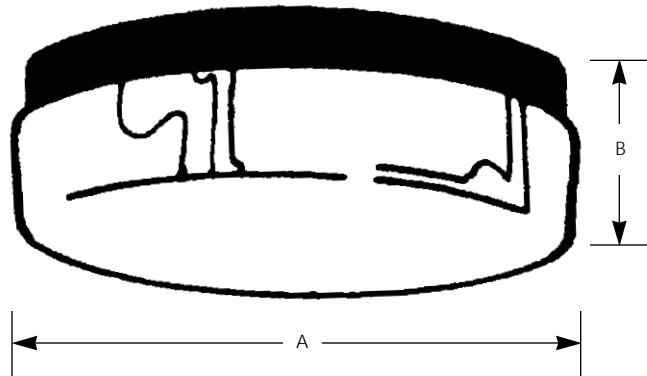

Type _____
 -31
 P5710
 P5711

Catalog No.	Finish Black	Lamping	Dimensions (Inches)	
			A	B
P5710	-31	1 (m) 75w	5-1/4	8-3/4
P5711	-31	2 (m) 75w	5-1/4	12

Specifications:

General

- Black finished aluminum pan
- White polycarbonate diffuser
- Diffuser twists into pan and has a safety set screw

Electrical

- Medium based porcelain socket.
- Pre-wired

Labeling

- UL-CUL wet location listed

Mounting

- Ceiling or wall mount
- Covers a standard outlet box
- Outlet box mounting strap included