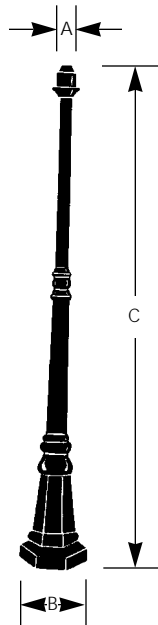

Type _____
 -31
 P5330
 P5331

Catalog No.	Finish Black	Dimensions (Inches)		
		A	B	C
P5330	-31	3	10	75-1/2
P5331	-31	3	11-3/4	84-1/2

P5330-31

P5331-31

Specifications:

General

- Die cast aluminum construction
- Black finish
- Powder coated finish

Electrical

- A rectangular bottom access plate is provided on the lower part P5331-31 for electrical wiring

Mounting

- Surface mounting only
- "J" bolts and template supplied for concrete installation
- Accepts any single lantern which fits a 3" post (Except P5405-31 will not fit on the P5330-31 post)