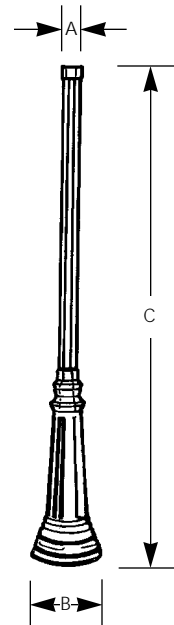

Type _____
 -31
 P5330
 P5331

Catalog No.	Finish Black	Dimensions (Inches)		
		A	B	C
P5330	-31	3	10	75-1/2
P5331	-31	3	11-3/4	84-1/2

P5330-31

P5331-31

Specifications:

General

- Die cast aluminum construction
- Black finish
- Powder coated finish

Electrical

- A rectangular bottom access plate is provided on the lower part P5331-31 for electrical wiring

Mounting

- Surface mounting only
- "J" bolts and template supplied for concrete installation
- Accepts any single lantern which fits a 3" post (Except P5405-31 will not fit on the P5330-31 post)