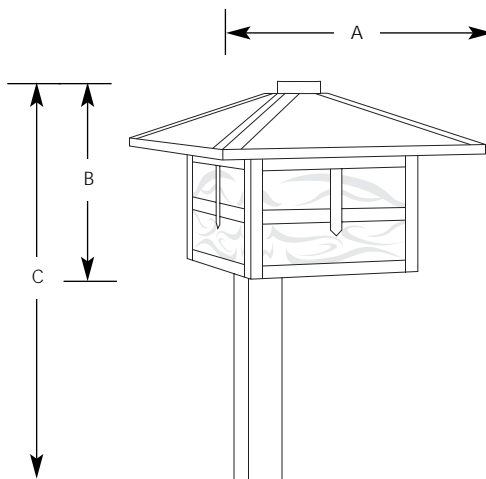

Type \_\_\_\_\_  
 -33  
 P5261

Catalog No.	Finish Cobble- stone	Lamping	Dimensions (Inches)		
			A	B	C
P5261	-33	1-12v T5 18w	6-1/2	3-5/8	19-3/8

**Specifications:**

General

- Light Honey Art glass panels (removable)
- Solid brass construction
- Hand painted finish
- Powder coat base finish
- Includes stem threaded for 1/2 NPS
- Low voltage 12V
- Companion fixtures: wall mount, post

Electrical

- 36" of wire
- Wedge Base Socket
- T5 18 Lamp Included
- Units must be wired to an approved 12V transformer of proper capacity
- Connector 8651-31R Included

Mounting

- Path light fixture
- Stake 8618-31 Included or any suitable 1/2 IPS thread

Labeling

- UL-CUL wet location listed