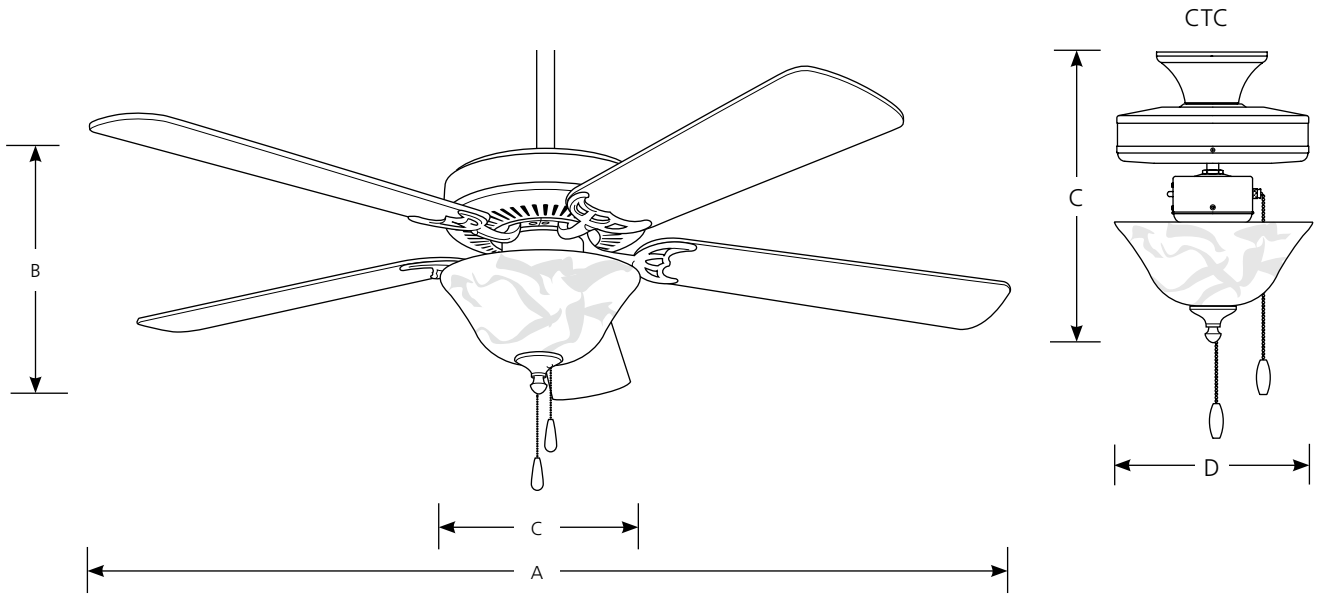

Type \_\_\_\_\_  
 -09 -30W  
 P2522

Catalog No.	Finish		Dimensions (Inches)			
	Brushed Nickel	White	A	B	C	D
P2522	-09	-30W	52	19-1/8	14-5/8	11
<b>Blades</b>						
Side 1	Cherry	White				
Side 2	Natural Cherry	White				

**Specifications:**

General

- 30 year limited warranty

Blades

- Five blades
- 12 degree pitch
- Reversible
- MDF construction

Motor

- Triple capacitor speed control; manual reverse control
- 153mm dia x 14.5mm high

Light Kit

- Alabaster glass bowl
- Pull chain is chrome with a brushed nickel (-09) fob, white (-30W) has chrome chain with white fob.
- Utilizes (3) 40-watt candelabra based lamps, Included.

Mounting

- Dual ceiling mounting, use with downrod or install close-to-ceiling.
- A 3/4" x 4-1/4" downrod is included. Longer accessory downrods can be ordered separately
- Standard canopy designed for sloped ceilings up to 45 degrees (12:12 ceiling pitch)
- Canopy covers standard recessed 4" octagonal outlet box. Note: An outlet box assembly designed for fan installation is required (not included)
- Mounting hardware is included

Electrical

- 80" lead wires included
- Ceramic candelabra based sockets
- Prewired
- 190-watt limiter

Labeling

- CUL listed