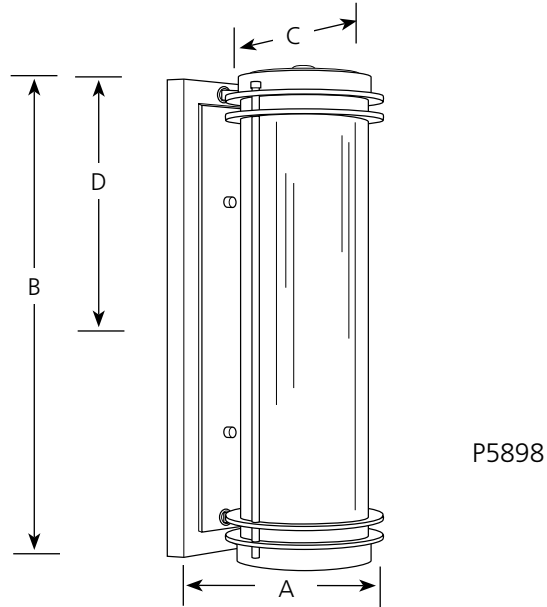

Type _____
 -108
 P5898
 P5899

Finish			Dimensions (Inches)			
Catalog No.	Oil Rubbed Bronze	Lamping	A	B	C	D
P5898	-108	2(m) T10 40w	6-1/2	20-1/8	8-1/2	10-1/4
P5899	-108	2 (m) 100w	8	24	10-3/8	12-1/4

Specifications:

General

- Outer clear glass cylinder:
 - P5898: 5" dia. x 18-1/2" T x 1/8" thick
 - P5899: 3-7/8" dia. x 18-3/4" T x 1/8" thick
- Inner Opal Glass Cylinder:
 - P5898: 6-1/4" dia. x 22-1/4" T x 1/8" thick
 - P5899: 5" dia. x 22-5/8" T x 1/8" thick
- Cylindrical styling
- Painted finish
- Die cast aluminum construction
- Matching post top, chain hung, and wall units available

Mounting

- Wall mounted
- Backplate covers a 4" recessed octagonal outlet box
- Backplate Dimensions:
 - P5898: 5" W x 19-3/4" T x 1" deep
 - P5899: 5" W x 23-3/8" T x 1" deep

Electrical

- Ceramic medium based sockets
- Pre-wired