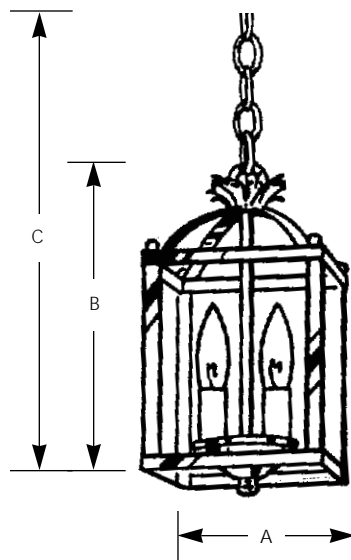

Type \_\_\_\_\_  
 -10  
 P3690

Catalog No.	Finish Polished Brass	Lamping	Dimensions (Inches)			
			A	B	C	D
P3690	-10	2 (c) 60w	6-3/4	11-5/8	36	11-1/4

**Specifications:**

General

- Polished Brass
- Steel construction
- Clear flat glass panels
- Four sided
- 2 feet of 9 gauge chain

Mounting

- Chain hung ceiling or surface mounted
- Covers outlet box
- Mounting strap for outlet box included
- Canopy 5-1/2" diameter

Electrical

- Phenolic candelabra base sockets
- 10 feet of wire
- White candle covers
- Pre-wired