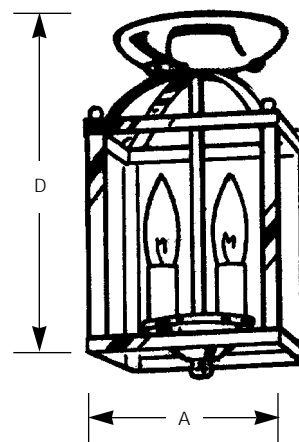

Type \_\_\_\_\_  
 -10  
 P3690

Catalog No.	Finish Polished Brass	Lamping	Dimensions (Inches)			
			A	B	C	D
P3690	-10	2 (c) 60w	6-3/4	11-5/8	36	11-1/4

**Specifications:**

General

- Polished Brass
- Steel construction
- Clear flat glass panels
- Four sided
- 2 feet of 9 gauge chain

Mounting

- Chain hung ceiling or surface mounted
- Covers outlet box
- Mounting strap for outlet box included
- Canopy 5-1/2" diameter

Electrical

- Phenolic candelabra base sockets
- 10 feet of wire
- White candle covers
- Pre-wired