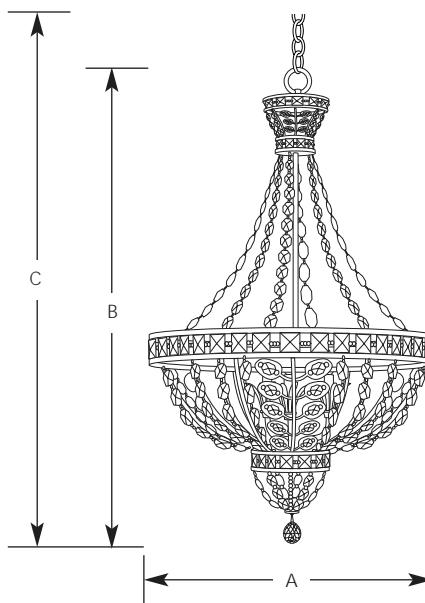

Type \_\_\_\_\_  
 -63  
 P3634

Catalog No.	Finish Imperial Gold	Lamping	Dimensions (Inches)		
			A	B	C
P3634	-63	3 (c) 60w	20	37-1/2	160

**Specifications:**

General

- Graduated octagon jeweled chains
- Faceted glass jewel drops
- Decorative leaf highlights with glass inserts
- Matching candle covers
- 10 feet of 9 gauge chain
- Hand-painted finishes
- Steel construction
- Companion fixtures: Chandeliers and wall bracket

Electrical

- 15 feet of wire
- Candelabra based sockets
- Pre-wired

Labeling

- UL-CUL listed

Mounting

- Ceiling mount, chain hung
- Covers outlet box
- Canopy 5-1/8" dia.
- Mounting strap for outlet box included