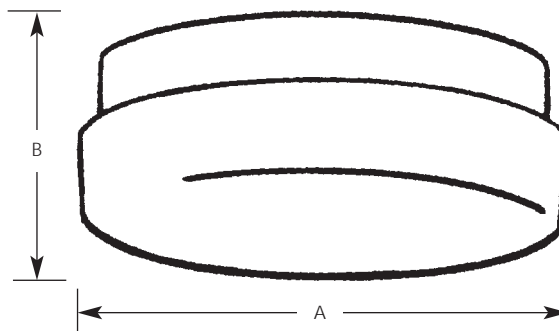

Type \_\_\_\_\_

-30

P7372

P7373

Catalog No.	Finish White	Lamping	Dimensions (Inches)	
			A	B
P7372	-30	1-22w & 1-32w	13-3/4	3-1/4
P7373	-30	1-32w & 1-40w	19	4-1/4

**Specifications:**

General

- White acrylic diffuser
- Twist on installation with a single locking thumb screw
- White steel fitter pan
- P7372 – ADA approved when wall mounted

Labeling

- UL-CUL damp location listed

Type \_\_\_\_\_  
 -30STR  
 P7372

Catalog No.	Finish	Lamping	Dimensions (Inches)	
			A	B
P7372	White -30STR	2 13w Quad CFL (4 Pin)	13-3/4	3-1/4

**Specifications:**

General