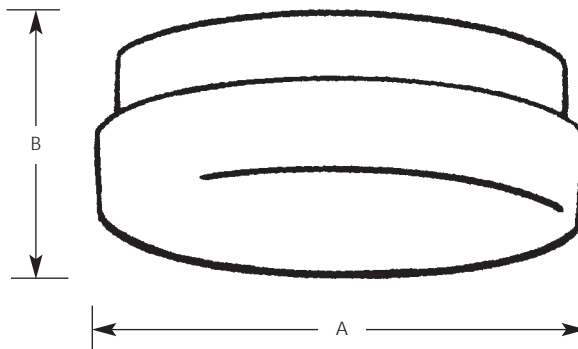

Type \_\_\_\_\_

-30

P7372

P7373

Catalog No.	Finish White	Lamping	Dimensions (Inches)	
			A	B
P7372	-30	1-22w & 1-32w	13-3/4	3-1/4
P7373	-30	1-32w & 1-40w	19	4-1/4

**Specifications:**

General

- White acrylic diffuser
- Twist on installation with a single locking thumb screw
- White steel fitter pan
- P7372 – ADA approved when wall mounted

Labeling

- UL-CUL damp location listed

Type \_\_\_\_\_  
 -30STR  
 P7372

Catalog No.	Finish	Lamping	Dimensions (Inches)	
			A	B
P7372	White -30STR	2 13w Quad CFL (4 Pin)	13-3/4	3-1/4

**Specifications:**

General