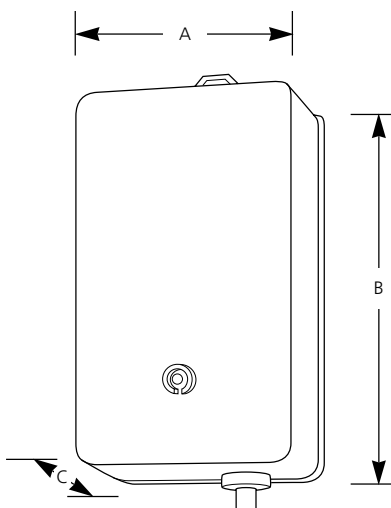

Type _____

-31

P8517

P8518

Catalog No.	Finish	Wattage	Timer	Photocell	Dimensions (Inches)		
	Black				A	B	C
P8517	-31	100w	No	Yes	3-3/8	6-1/2	2-5/8
P8518	-31	300w	Yes	Yes	5-1/8	7-1/4	3

Specifications:

Electrical

- Non-metallic housing prevents rust and corrosion
- Electronic transformer
- Includes built in photocell (P8517)
 - on at dusk, off at dawn
- Remote photocell (P8518)
 - Auto on with 2, 6 or 8 hr shut off
 - 6 foot cord
- Indoor or outdoor installation
- Three foot 18 gauge cord with grounding plug

Mounting

- Vertical Mounting
- Top mounting bracket with keyhole slot
- Can be mounted indoors or anywhere outdoors

Labeling

- UL-CUL wet location listed