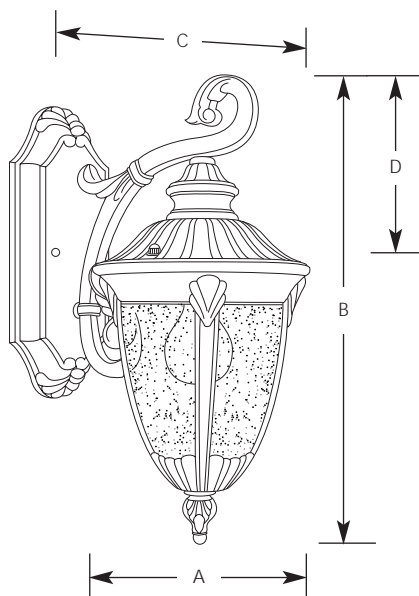

Type _____
 -31 -50
 P5820

| Catalog No. | Finish | | | Dimensions (Inches) | | | |
|-------------|--------|----------------|-----------|---------------------|--------|-------|-------|
| | Black | Golden Baroque | Lamping | A | B | C | D |
| P5820 | -31 | -50 | 1(m) 100w | 6-3/4 | 14-7/8 | 9-5/8 | 5-1/2 |

Specifications:

General

- Clear seeded glass
- Scroll arms with acanthus leaf details
- Ribbed roof
- Die cast aluminum construction
- Painted black (-31) or golden baroque (-50) finish
- Companion post top, chain hung and wall units

Electrical

- Ceramic medium based socket with nickel plated screw shell
- Pre-wired

Labeling

- UL-CUL wet location listed

Mounting

- Wall mounted outdoor
- Covers standard recessed octagonal outlet box
- Mounting strap for outlet box included