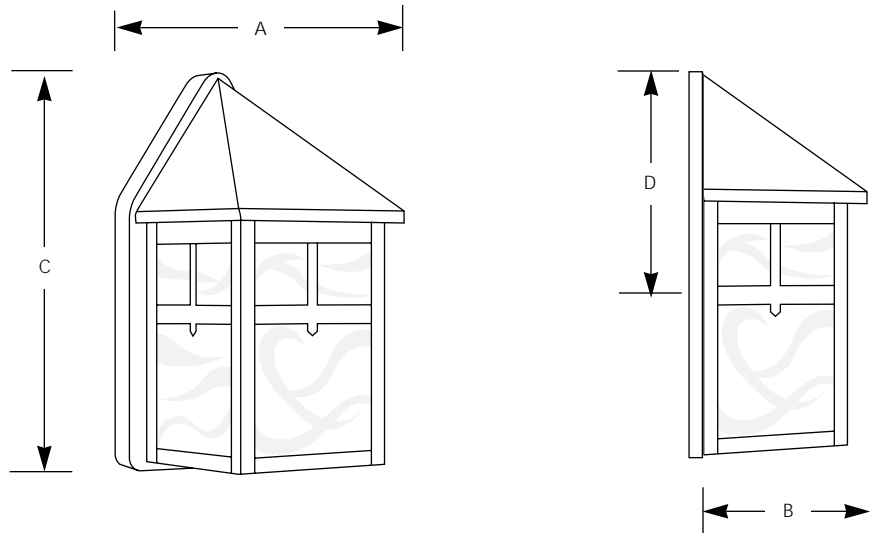

Type _____
-33
P5759

Catalog No.	Finish Cobble- stone	Lamping	Dimensions (Inches)			
			A	B	C	D
P5759	-33	1-75w A19	4-1/2	4-3/4	8-1/2	5-1/8

Specifications:

General

- Hand-painted Cobblestone (-33) finish
- Light Honey Art glass panels
- All-brass construction
- Matching post top unit available

Mounting

- Wall mount
- Covers outlet box
- Outlet box strap with center lock-up provided

Electrical

- Medium based sockets
- Porcelain with nickel-plated brass screw shell

Labeling

- UL-CUL wet location listed