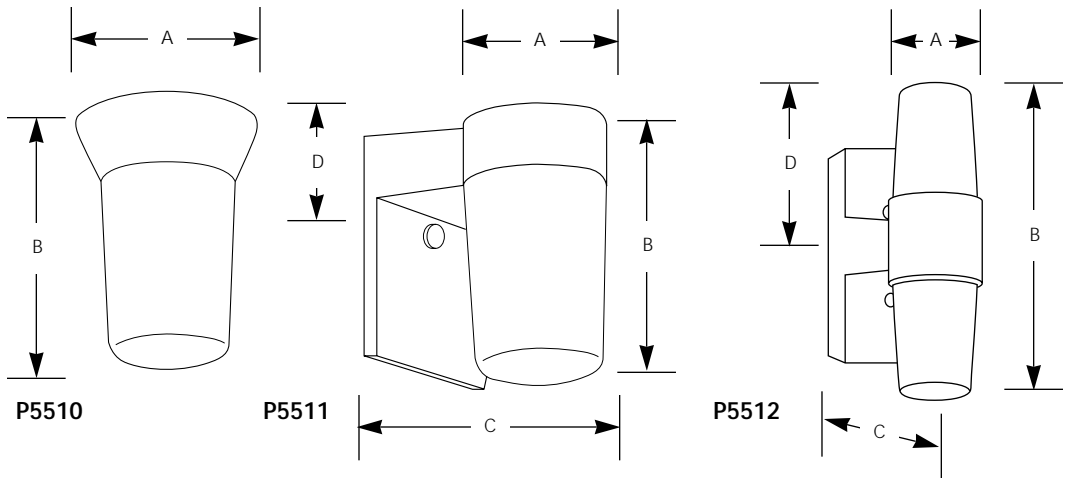

Type \_\_\_\_\_  
 -16 -31  
 P5510   
 P5511    
 P5512

Catalog No.	Finish		Mounting	Lamping	Dimensions (Inches)			
	Satin Aluminum	Black			A	B	C	D
P5510	-16		Wall or ceiling	1-60w A19	4-3/4	6-3/4	N/A	N/A
P5511	-16	-31	Wall	1-100w A19	4-1/2	6-3/4	4-3/4	3-1/4
P5512	-16		Wall	2-100w A19	4-1/2	13	6	6-1/2

**Specifications:**

General

- Cast aluminum construction
- Satin or Black Aluminum finish
- Opal white glass cylindrical diffuser
- Threaded globe screws into aluminum housing
- Vapor proof gasket supplied between glass and housing

Electrical

- Medium base porcelain socket with nickel plated brass screw shell

Options

- Satin aluminum finish - specify " 16" suffix
- Black finish - specify " 31" suffix

Labeling

- UL-CUL wet location listed