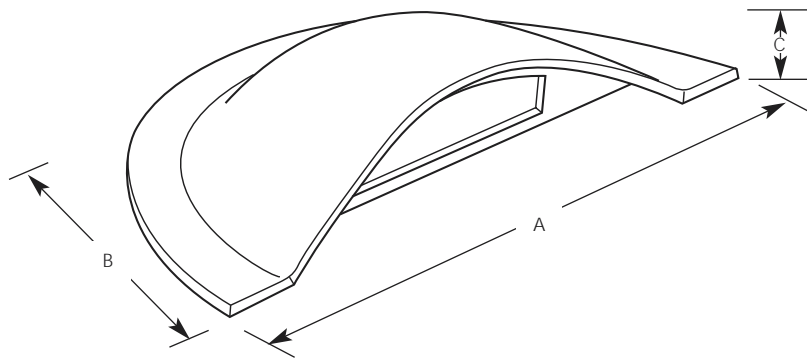

Type _____
 -20
 P5200

Catalog No.	Finish	Lamping	Dimensions (Inches)		
	Bronze		A	B	C
P5200	-20	12v 18w T5 Wedge Base	7	6	1-7/8

Specifications:

General

- Low profile path light - minimal visibility
- Wide narrow beam illumination
- Surface mount on ground or water
- Cast bronze construction
- Etched glass lens
- Includes aluminum stake
- Low voltage unit can be moved as needed for plant growth

Electrical

- 18w T5 wedge base lamp
- 6 feet of wire supplied
- Must be wired to approved 12v transformer or proper capacity
- Recommend P8673-31R connectors or equal

Labeling

- UL-CUL wet location listed

Mounting

- Mounts on ground or elevated on stem
- Can be mounted on water surface on a stem
- Ground mounting stake supplied
- 1/2" NPS thread