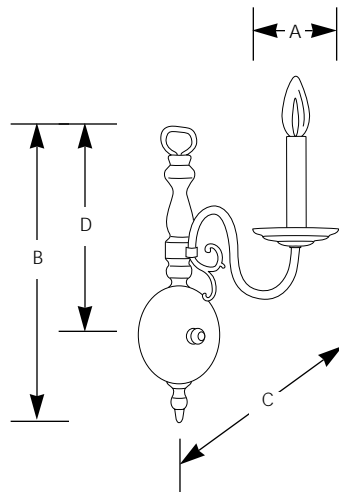

Type _____

-10

P3801

P3802

Catalog No.	Finish Polished Brass	Lamping	Dimensions (Inches)			
			A	B	C	D
P3801	-10	1 (c) 60w	4-1/2	14	9	9-1/4
P3802	-10	2 (c) 60w	13-3/4	14	7	9-1/4

Specifications:

General

- Polished Solid Brass
- Half ball canopy
- Cast arm backs
- Companion chandeliers and hall and foyer units available
- Optional clear glass shades available (P8633-10)
- Accessory solid brass candle caps (P8788-10)

Mounting

- Wall mount
- Covers outlet box
- Half ball portion of canopy covering outlet box is 4-1/4" diameter
- Mounting strap for outlet box included

Electrical

- Candelabra phenolic socket
- White candle cover
- Pre-wired