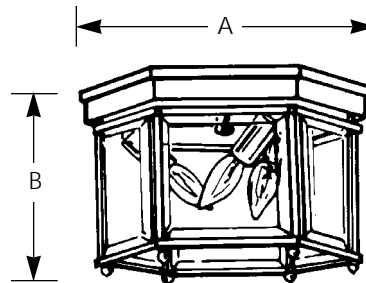

Incandescent

Solid Brass Hexagonal

Close-to-Ceiling

Open Bottom

Beveled Glass

Type _____

-10

P3729

P3730

P3731

Catalog No.	Finish Polished Brass	Lamping	Dimensions (Inches)	
			A	B
P3729	-10	2 (c) 40w	8	6-1/4
P3730	-10	3 (c) 40w	10	6-1/4
P3731	-10	4 (c) 40w	13	6-1/4

P3730

Specifications:

General

- Polished Solid Brass
- Clear beveled glass panels (6)
- Polished Solid Brass inner reflector
- Polished Solid Brass socket covers
- Companion foyer units
- Vertical sided back plate with unique step at ceiling line