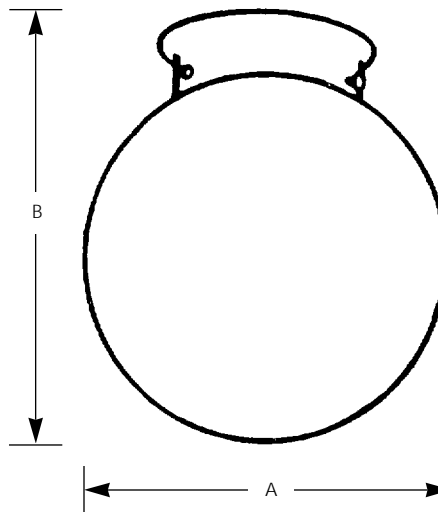

Type _____
 -10 -30
 P3705

Catalog No.	Finish		Lamping	Dimensions (Inches)	
	Polished Brass	White		A	B
P3705	-10	-30	1 (m) 100w	8	9-1/2

Specifications:

General

- 8" white glass globe
- Globe held in place with three thumb screws
- Polished Brass (-10), or White (-30) finishes
- Steel construction

Electrical

- Medium base phenolic socket, pre-installed
- Pre-wired

Labeling

- UL-CUL listed

Mounting

- Ceiling mount
- Covers outlet box
- Mounting strap for outlet box included
- Top fitter diameter is 5"