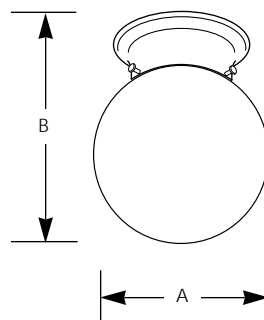

Type _____
 -30 -30SW
 P3623

Catalog No.	Finish		Lamping	Dimensions (Inches)	
	White			A	B
P3623	-30	-30SW	1-7w Twin CF	6	7-1/4

Specifications:

General

- White acrylic shatter resistant 6" globe
- Globe attached with three thumb screws
- White steel canopy
- (-SW) with pull chain on-off switch