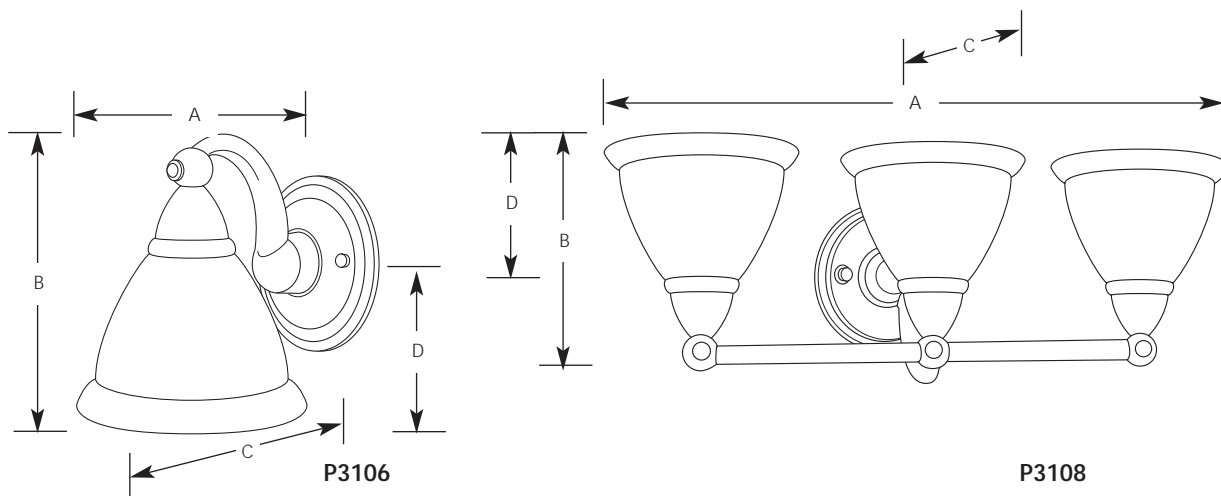

Type \_\_\_\_\_

-15 -32

P3106

P3107

P3108

Catalog No.	Finish		Dimensions (Inches)				
	Polished Chrome	Matte Chrome	Lamping	A	B	C	D
P3106	-15	-32	1 (m) 100w	6-7/8	8	8-3/4	4-1/2*
P3107	-15	-32	2 (m) 100w	16-1/4	8	8-3/4	4-1/2*
P3108	-15	-32	3 (m) 100w	24-3/8	8	8-3/4	4-1/2*

\* Glass up

**Specifications:**

General

- Designed to match Delta Faucet Botanical style products
- Satin opal glass
- Concealed glass retainer
- Chrome finish with chrome plug installed in face of support arms
- Color insert plugs included to replace chrome in the following colors:

- Brass
- White Porcelain
- Ocean Cruise Blue
- Mesa Verde Green
- Orange Spice
- Vreeland Red

- Steel construction
- Can be mounted in "up" or "down" position

Mounting

- Wall mount
- Covers outlet box
- Mounting strap for outlet box included
- Canopy 5-1/2" dia.