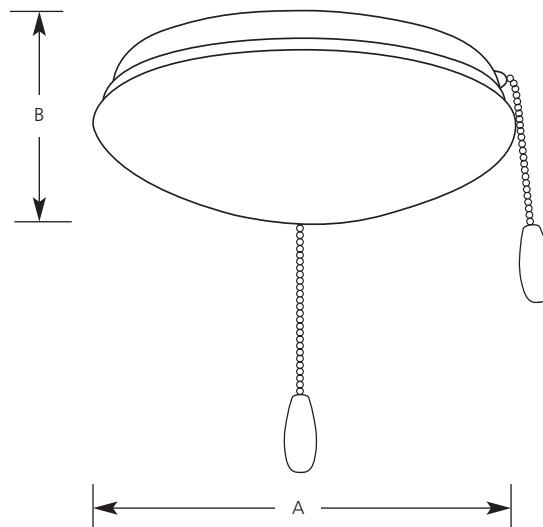

Type _____
 -30 -33
 P2611

Catalog No.	Finish		Dimensions (Inches)	
	White	Cobble-stone	A	B
P2611	-30	-33	10-1/2	3-13/16

Specifications:

General

- Shallow opal glass closure
- Pull chain on white (-30) finish is chrome with a white fob, and on cobblestone (-33) is antique brass with a black fob.
- Utilizes (2) 40-watt candelabra based lamps

Mounting

- Universal - use with any indoor or outdoor fan with a 1/4" IPS light kit mount

Electrical

- Candelabra phenolic sockets
- Quick connect wiring to fan
- Prewired

Labeling

- UL listed for wet locations.