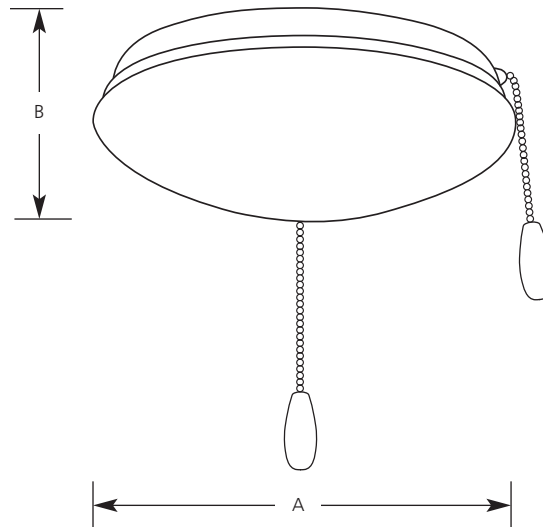

Type \_\_\_\_\_  
 -30  
 P2602

Catalog No.	Finish White	Dimensions (Inches)	
		A	B
P2602	-30	10-1/2	3-13/16

**Specifications:**

General

- Shallow opal glass closure
- Pull chain is chrome with a white fob.
- Utilizes (2) 60-watt candelabra based lamps

Mounting

- Universal - use with any indoor fan with a 1/4" IPS light kit mount

Electrical

- Candelabra phenolic sockets
- Quick connect wiring to fan
- Prewired

Labeling

- UL listed