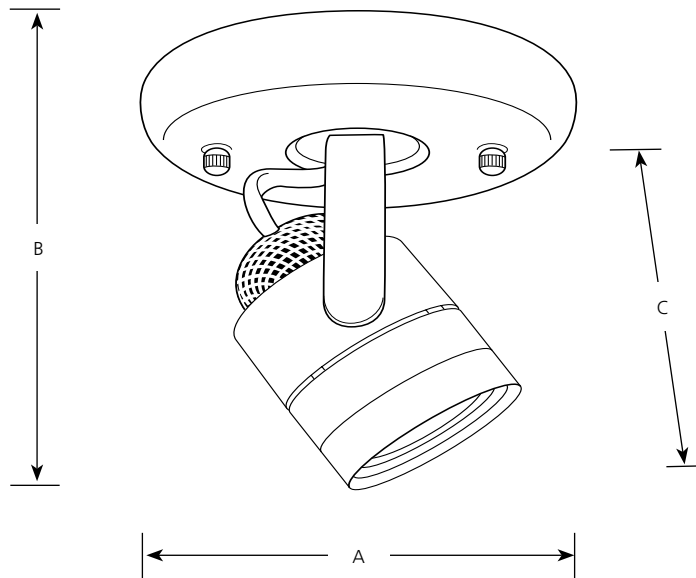

Type _____
 -09WB -30WB -174WB
 P6146

Catalog No.	Finish				Lamping	Dimensions (Inches)		
	Brushed Nickel	White	Urban Bronze			A	B	C
P6146	-09WB	-30WB	-174WB		1-50w MR16 (incl.)	5	5	5

Specifications:

General

- Solid (P6145) or pin hole (P6146) round back styles
- Plated Brushed Nickel (-09) and painted white (-30) And Urban Bronze finishes
- 180 degree vertical and 360 degree horizontal adjustment.
- Matching three lamp units available. Also a two lamp for the solid round back.
- Steel construction

Mounting

- Wall or ceiling mounted
- Canopy covers a standard recessed 4" octagonal outlet box
- Mounting strap for outlet box included

Electrical

- 120v 50w MR16 lamps included with fixture
- GU10 based socket
- Pre-wired