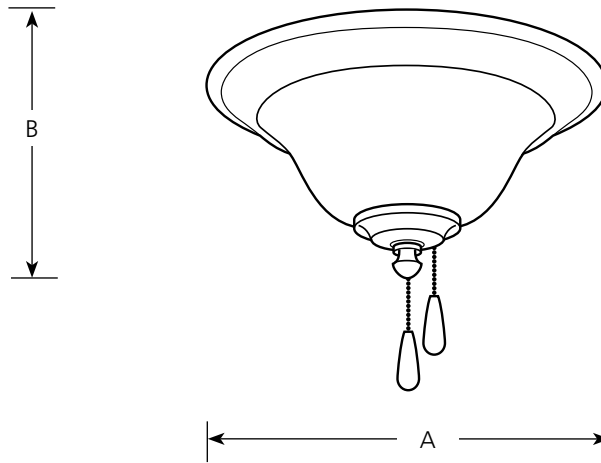

Incandescent

**Trinity
Light Kit**

Ceiling Fans

Type _____

-09 -20 -33 -71 -77 -81
 P2628

Finish

Catalog No.	Brushed Nickel	Antique Bronze	Cobble-Stone	Gilded Iron	Forged Bronze	Antique Nickel	Dimensions (Inches)	
							A	B
P2628	-09	-20	-33	-71	-77	-81	13-3/8	6-3/8

Specifications:

General

- Etched glass bowl
- Pull chain on brushed nickel (-09) is chrome with a maple fob, antique bronze (-20), cobblestone (-33), forged bronze (-77) is antique brass chain with walnut fob, and gilded iron (-71) and antique nickel (-81) is antique brass chain with black fob.
- Utilizes (3) 40-watt candelabra based lamps. Included.

Mounting

- For use on any indoor fan with 1/8" IP accessory adapter

Electrical

- Candelabra porcelain sockets
- Quick connect wiring to fan
- Prewired
- 190-watt limiter

Labeling

- UL listed

Progress Lighting
 701 Millennium Blvd.
 Greenville, South Carolina
 29607