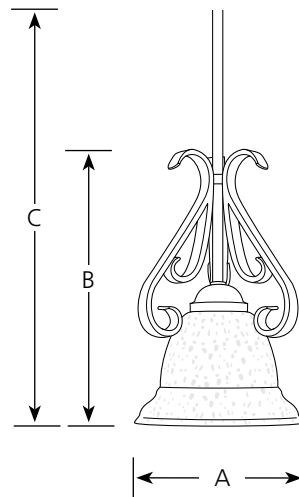

Type _____

-77

P5153

| Catalog No. | Finish | | Dimensions (Inches) | | |
|-------------|---------------|------------|---------------------|----|----|
| | Forged Bronze | Lamping | A | B | C |
| P5153 | -77 | 1 (m) 100w | 7-1/2 | 11 | 61 |

Specifications:

General

- Tea stained glass shade, 7" dia. x 4-1/2" T, 1-5/8" dia. center hole
- Hand painted Forged Bronze (-77) finish with brown and black tones
- Stem mounted
- Steel construction
- Two 6", one 12", and two 15" matching stem sections supplied with concealed connectors
- Companion chandeliers, hall and foyer, pendant, sconce, close to ceiling, and bath and vanity

Mounting

- Ceiling mounted on stem
- Canopy covers a standard 4" octagonal recessed outlet box
- Canopy has a hang straight swivel for sloped ceilings
- Mounting strap for outlet box included

Electrical

- Pre-wired
- 10 feet of wire
- Ceramic medium based socket

Labeling

- UL-CUL listed